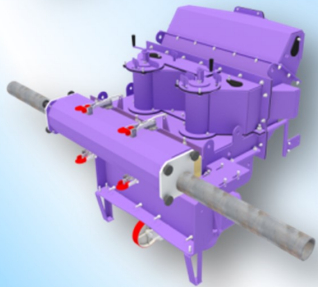

RBW
Enterprises, Inc.
rbwe.com (770) 251-8989