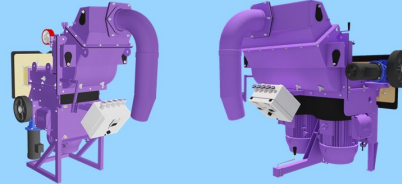

Small Pipe Cleaning

RBW
Enterprises, Inc.
rbwe.com (770) 251-8989

C-Frame
Stairway Support

KleanVac
Dust Collector

Wireless
Remote Control

FasterBlaster 16 & 32
Vertical Cleaning

HEPA Filtration

Floating Roof-
External & Internal
Support

FasterBlaster 16 & 32
Horizontal Cleaning

Cone Roof Internal
Trolley System Support

Floating Roof-
External Support

The Complete Solution

One FasterBlaster Does It All

NEW

FasterPainter-
Automated Roller
& Sprayer