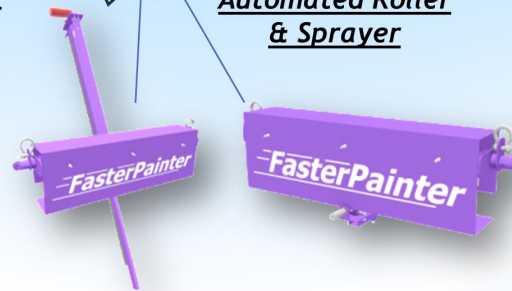

FasterBlaster 16 & 32
Horizontal Cleaning

Cone Roof Internal
Trolley System Support

Floating Roof-
External Support

The Complete Solution

One FasterBlaster Does It All

NEW

FasterPainter-
Automated Roller
& Sprayer