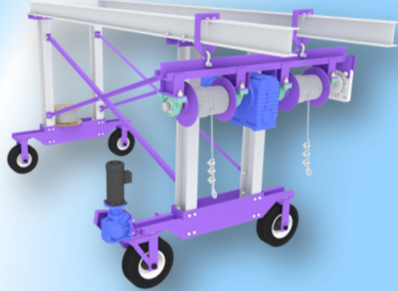

- All sizes

See **MORE VIDEOS**

at

www.rbwe.com

&

videos.rbwe.com

Cone Roof
External Fixture Support

Large Pipe Cleaning

FasterBlaster 16 & 32
Horizontal Cleaning

Cone Roof Internal
Trolley System Support

Floating Roof-
External Support

The Complete Solution

One FasterBlaster Does It All

NEW

FasterPainter-
Automated Roller
& Sprayer