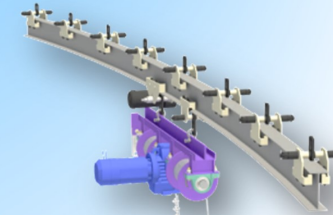

Small Pipe Cleaning

RBW
Enterprises, Inc.
rbwe.com (770) 251-8989

C-Frame
Stairway Support

KleanVac
Dust Collector

Wireless
Remote Control

FasterBlaster 16 & 32
Vertical Cleaning

HEPA Filtration

Floating Roof-
External & Internal
Support

FasterBlaster 16 & 32
Horizontal Cleaning

Cone Roof Internal
Trolley System Support

Floating Roof-
External Support

The Complete Solution

One FasterBlaster Does It All

NEW

FasterPainter-
Automated Roller
& Sprayer